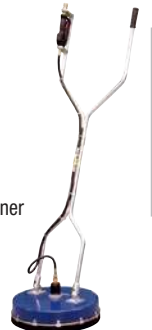

ACCESSORY: Surface Cleaner