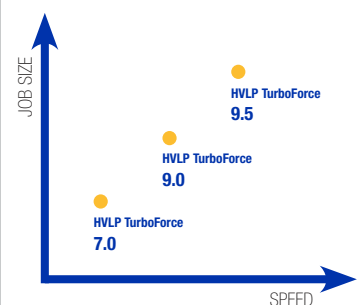

HVLP sprayers also provide the highest level of transfer efficiency. This means more paint reaches the spraying surface, resulting in less masking and dust sheet usage.

HVLP TurboForce 9.5

ACCESSORY: HVLP ProComp