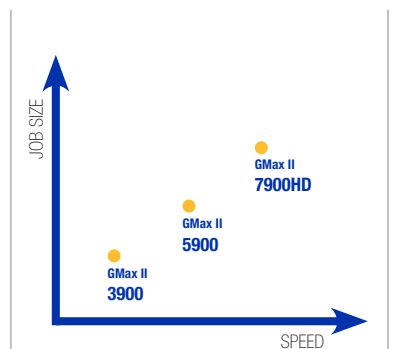

ACCESSORY: Bag roller + Hopper