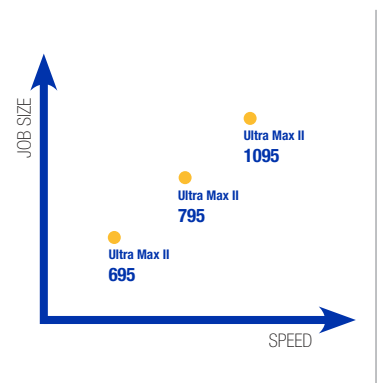

ACCESSORY: JetRoller™