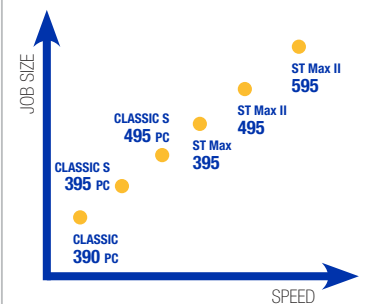

The ST Max II PC Pro 595 outperforms all other models and can also be used for occasional facade painting.

CLASSIC S 395 PC

ST Max II 495 PC Pro

ACCESSORY: ProConnect™ Pump

Professional Airless

► EasyMax™ WP II