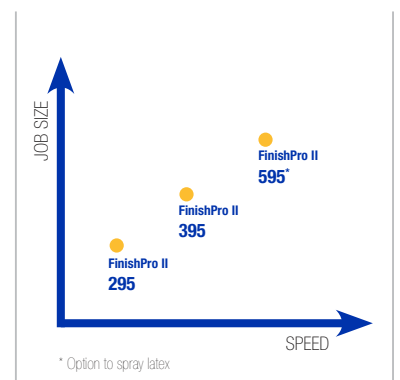

Fine Finish

► EasyMax™ FF

The EasyMax can be used as a maintenance gun to repaint objects, to repair walls sprayed before with a normal paint sprayer, to spray paint jobs up to maximum 50 m². The ideal tool to spray rooms with different colour walls, ceilings, (garage) doors, radiators, cabinets, carpports, garden sheds, fences, staircases, furniture (new or renovation), etc...

An airless unit to spray water- and solvent based lacquers.
Ideal to use for smaller objects or a second colour up to 50m² a day.

► FinishPro™ II PC Pro

Some contractors claim that AAA (Air-Assisted Airless) is slower than airless, not realizing that if you turn-off the compressor on an AAA and turn up the fluid pressure, you are essentially running a 225 bar airless machine.

The Air-Assist simply gives you the ability to run products efficiently in lower pressure ranges, which is desirable for fine finishes. And having a 18 liter supply capacity gives AAA a production advantage over HVLP on larger scale tasks, but with similar transfer efficiency and finish quality.