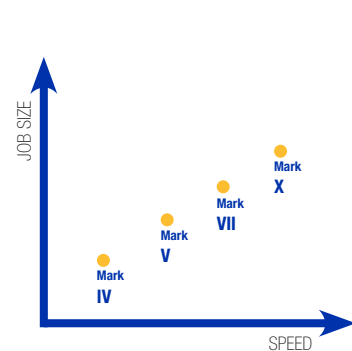

ACCESSORY: Bag roller + Hopper