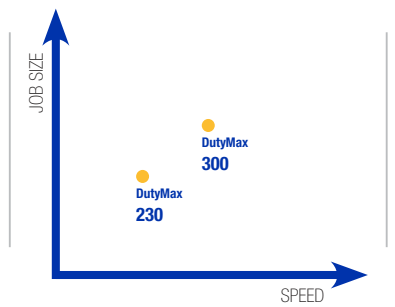

ACCESSORY: Container Suction Kit